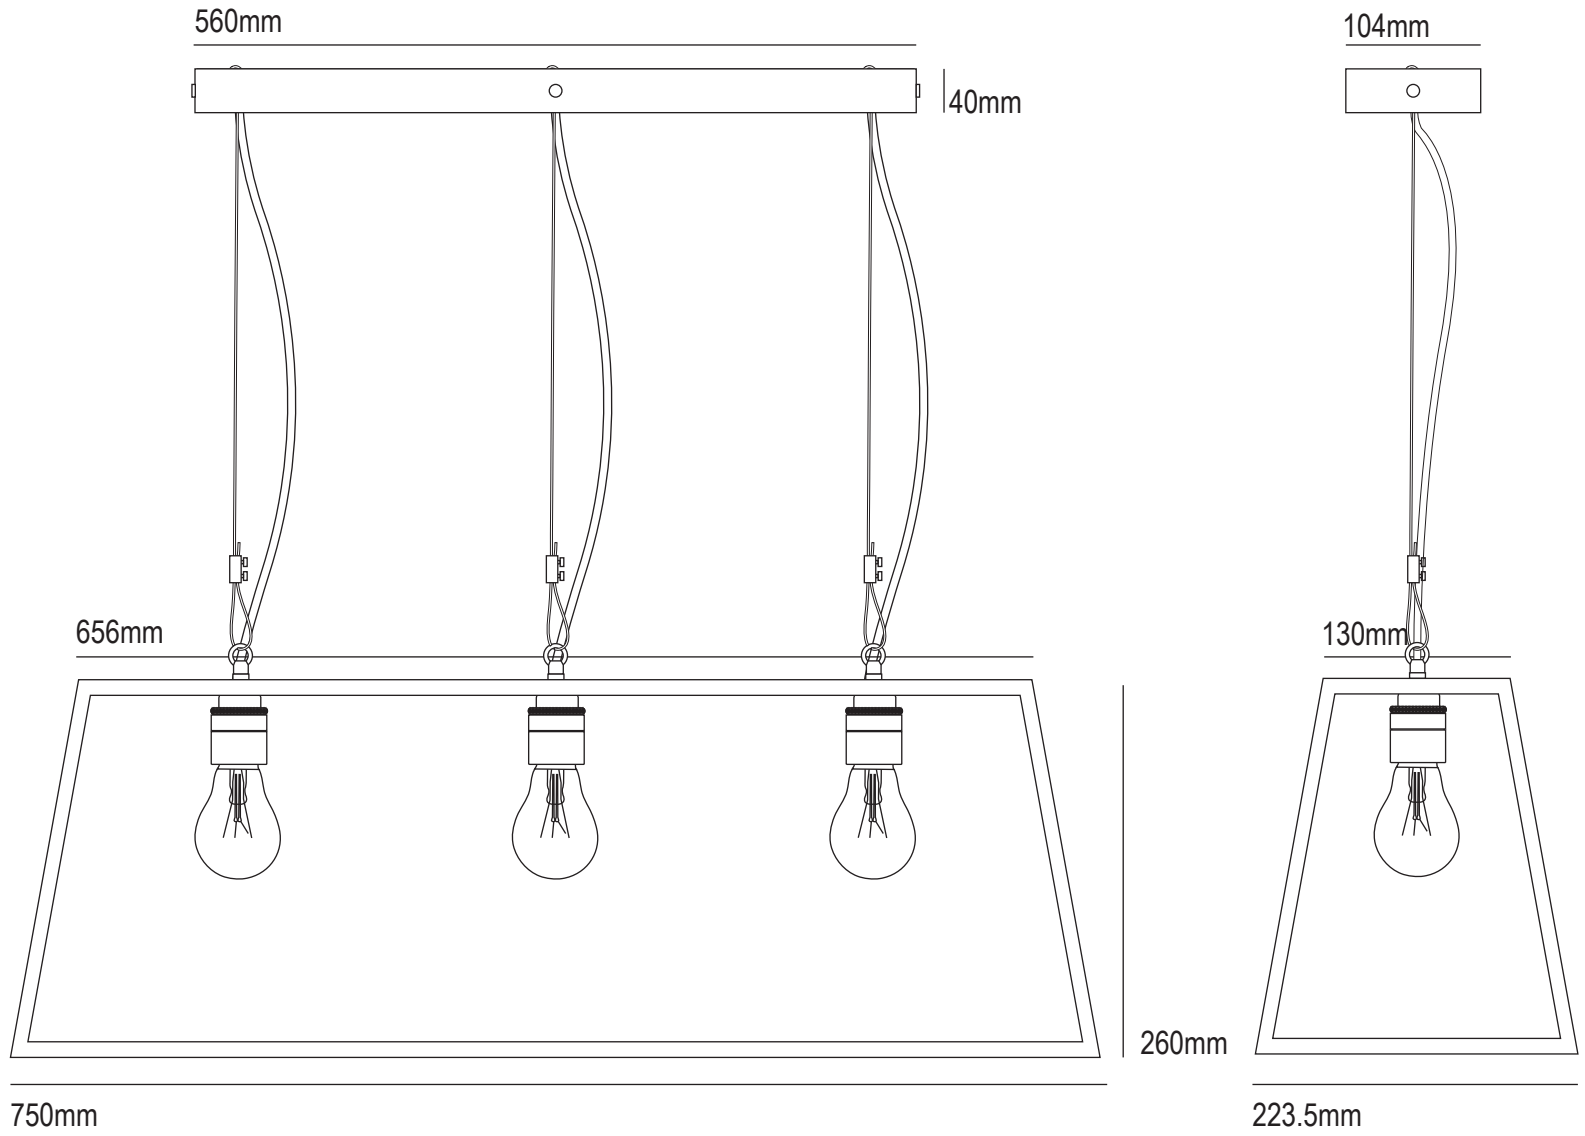

DUNLIN

MERCER STREET PENDANT 3

DUNLINHOME.COM
02 99074825

Product	Bulb Cap	Max Wattage	Bulb Type	Height/Length	Width/Diameter	Depth
	3 x E27	3 x 60	GLS	260mm	750mm	223.5mm
Available Finish	Polished/weathered brass/Nickel plated(polished/satin) Clear glass					

Bulbs Not Supplied
Supplied with 3 x 1.6m steel wire assembly and 3 x 1.8m cable
This product is available for specific markets. Low energy CFL compatible.