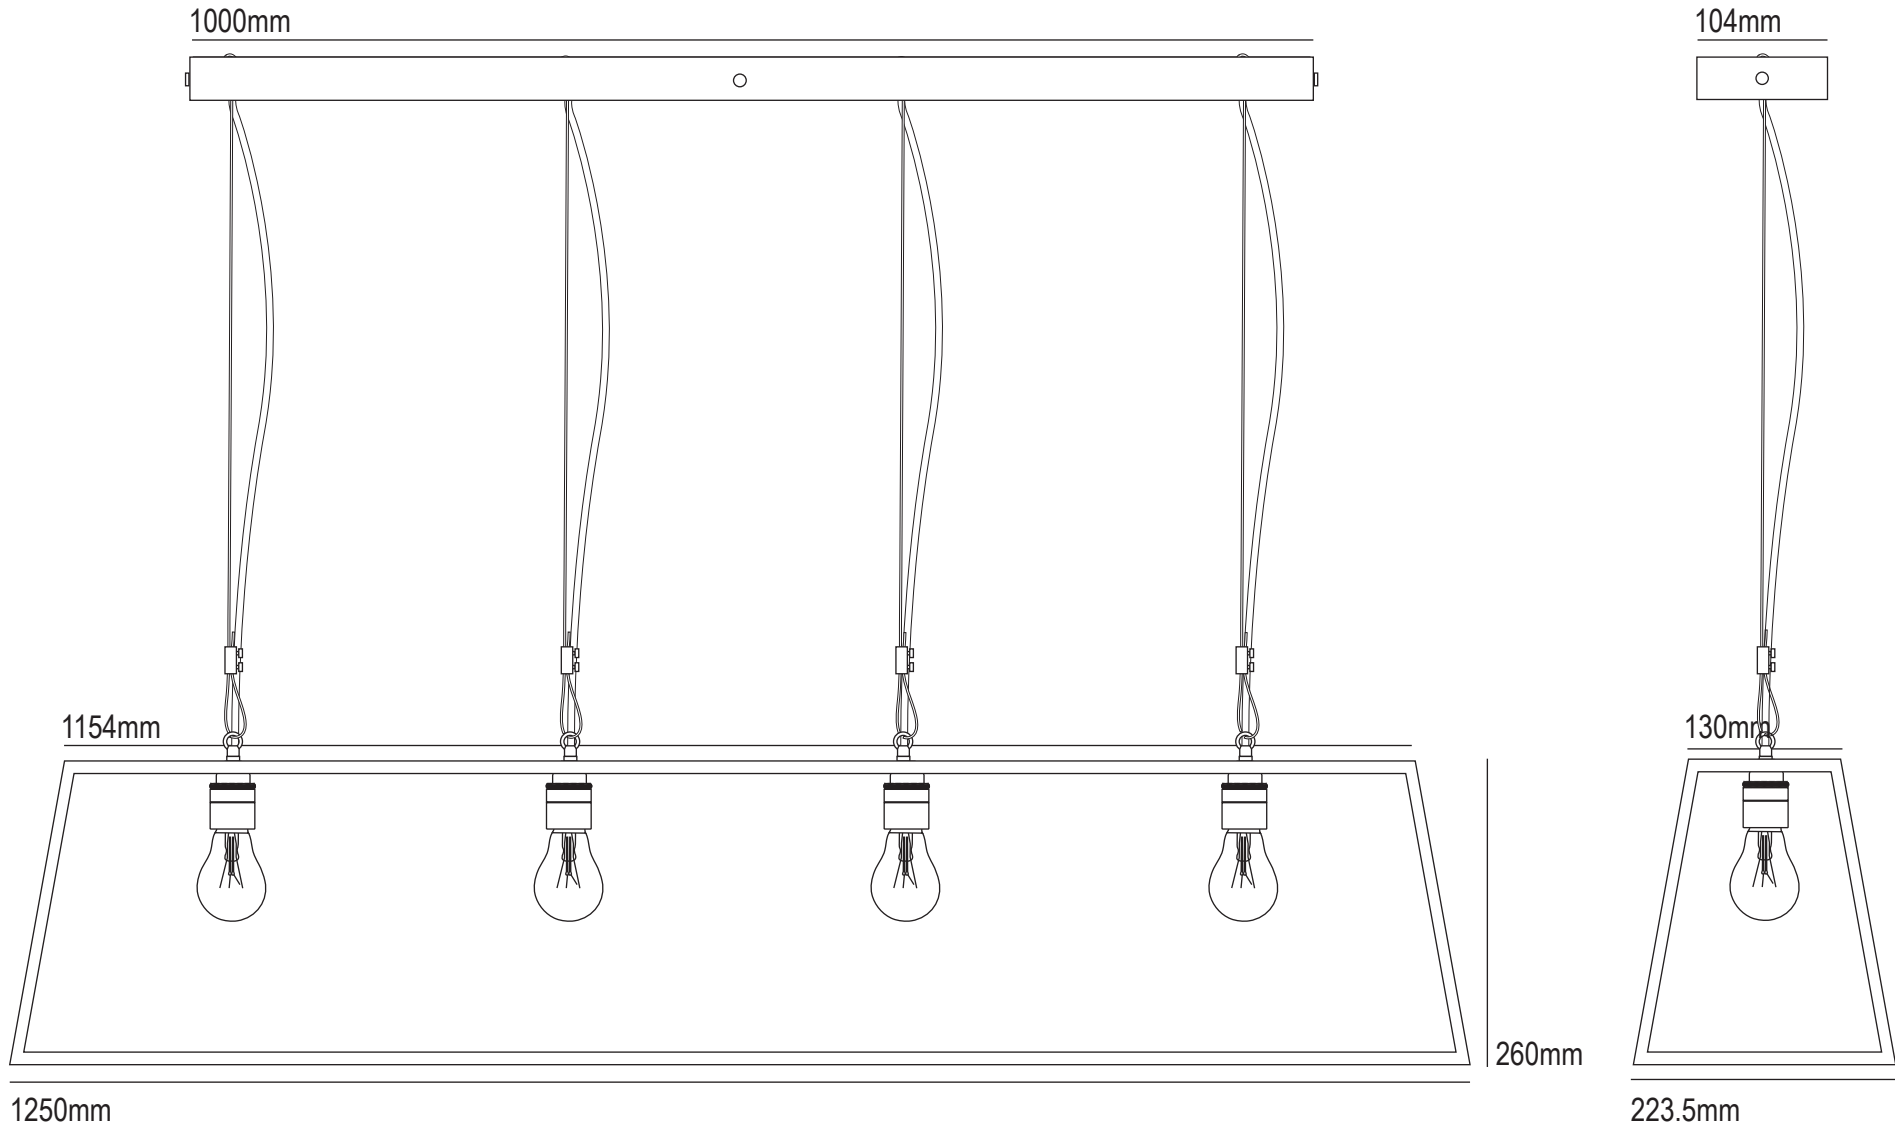

| | Bulb Cap | Max Wattage | Bulb Type | Height/Length | Width/Diameter | Depth |
|-------------------------|--|-------------|-----------|---------------|----------------|---------|
| | 4 x E27 | 4 x 60 | GLS | 1250mm | 260mm | 223.5mm |
| Available Finish | Polished/weathered brass/chrome plated, clear or frosted glass | | | | | |

Bulbs Not Supplied
 Supplied with 4 x 1.6m steel wire assembly and 4 x 1.8m cable
 This product is available for specific markets. Low energy CFL compatible.